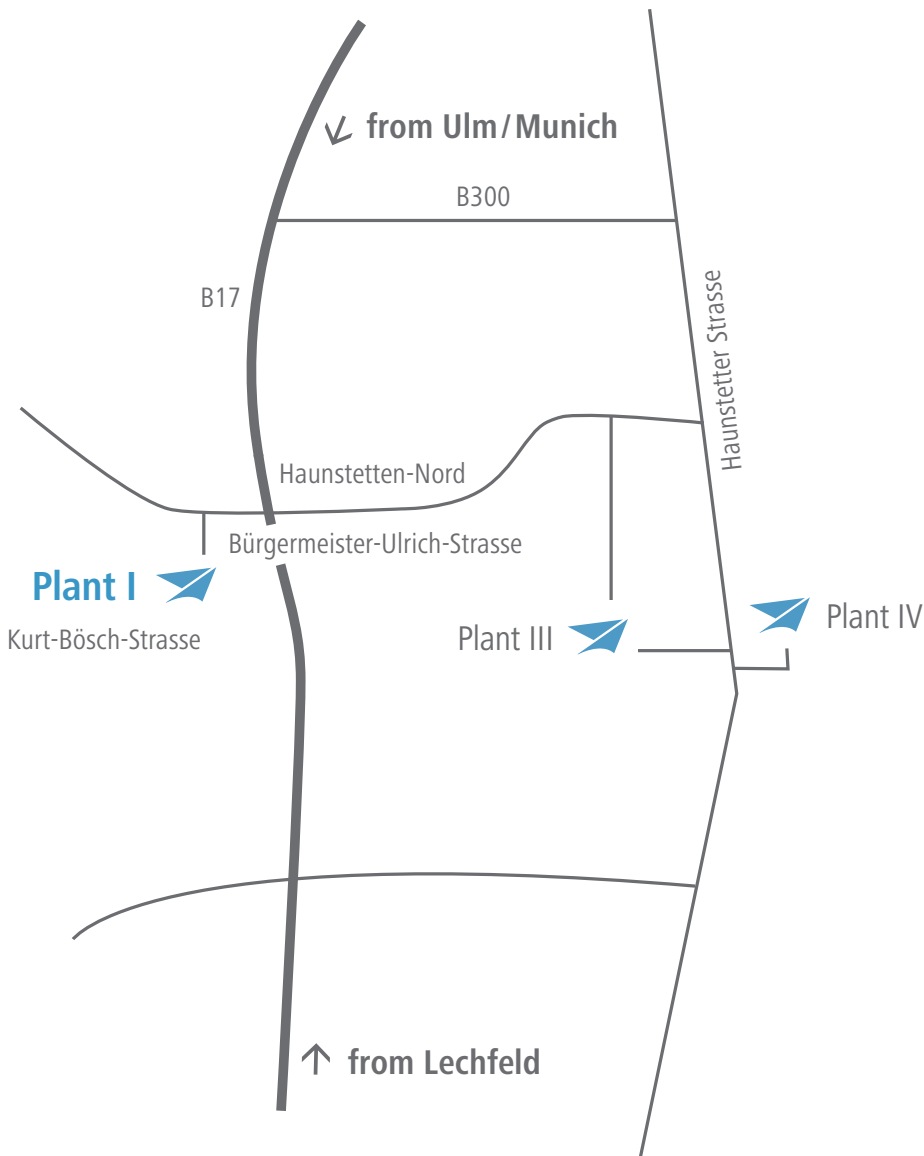

Premium AEROTEC

Site Augsburg Plant I

Navigation address:

Kurt-Bösch-Strasse 10

86199 Augsburg

Phone: +49 (0) 821 801 0

www.premium-aerotec.com/en

From Ulm:

Follow the motorway A8/E52 in the direction of Augsburg/Munich (München). Exit at junction 72 (Augsburg-West) in the direction of Augsburg-Centre (Augsburg-Zentrum)/Landsberg a. Lech and follow the B17. Exit at junction 6 (Haunstetten-Nord) and turn right into Bürgermeister-Ulrich-Strasse. Follow this road for around 500 m, then turn left into Kurt-Bösch-Strasse.

From Munich:

Follow the motorway A8/E52 towards Augsburg/Stuttgart. Exit at junction 72 (Augsburg-West) in the direction of Augsburg-Centre (Augsburg-Zentrum)/Landsberg a. Lech and follow the B17. Exit at junction 6 (Haunstetten-Nord) and turn right into Bürgermeister-Ulrich-Strasse. Follow this road for around 500 m, then turn left into Kurt-Bösch-Strasse.