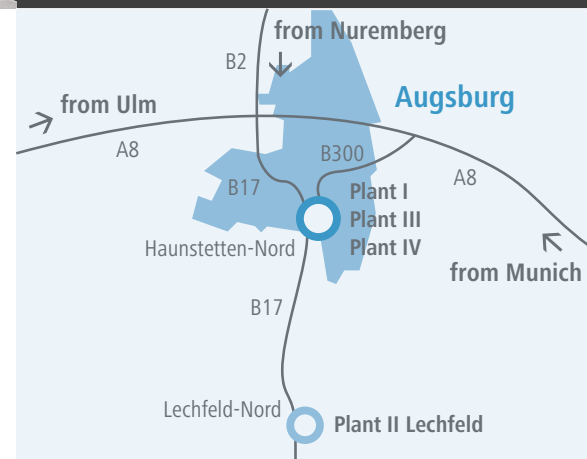

Premium AEROTEC

Site Augsburg Plant I

Navigation address:

Kurt-Bösch-Strasse 10

86199 Augsburg

Phone: +49 (0) 821 801 0

www.premium-aerotec.com/en

From Ulm:

Follow the motorway A8/E52 in the direction of Augsburg/Munich (München). Exit at junction 72 (Augsburg-West) in the direction of Augsburg-Centre (Augsburg-Zentrum)/Landsberg a. Lech and follow the B17. Exit at junction 6 (Haunstetten-Nord) and turn right into Bürgermeister-Ulrich-Strasse. Follow this road for around 500 m, then turn left into Kurt-Bösch-Strasse.

From Munich:

Follow the motorway A8/E52 towards Augsburg/Stuttgart. Exit at junction 72 (Augsburg-West) in the direction of Augsburg-Centre (Augsburg-Zentrum)/Landsberg a. Lech and follow the B17. Exit at junction 6 (Haunstetten-Nord) and turn right into Bürgermeister-Ulrich-Strasse. Follow this road for around 500 m, then turn left into Kurt-Bösch-Strasse.