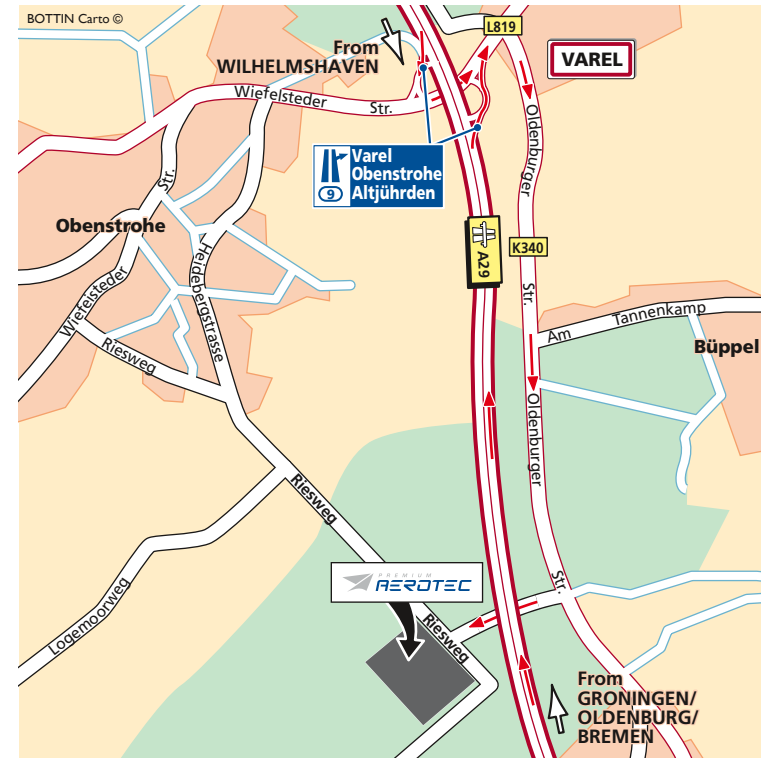

Premium AEROTEC GmbH

Riesweg 151-155

26316 Varel – Germany

Phone: +49 (0)4451 121-0 / Fax: +49 (0)4451 121-444

- **From Hamburg/Bremen/Oldenburg:**

Drive along the A28 and then along the A29 in the direction of Varel/ Wilhelmshaven. Leave the road at the exit 9 Varel/Obenstrohe/Altjührden and change to the L819. Then continue driving along the K340/Oldenburger Straße and drive through the A29 underpass. (You should then follow the map).

- **From Wilhelmshaven :**

Take the A29 in the direction of Oldenburg/Münster. Leave the road at the exit 9 Varel/Obenstrohe/Altjührden and change to the L819. Then continue driving along the K340/Oldenburger Straße and drive through the A29 underpass. (You should then follow the map).