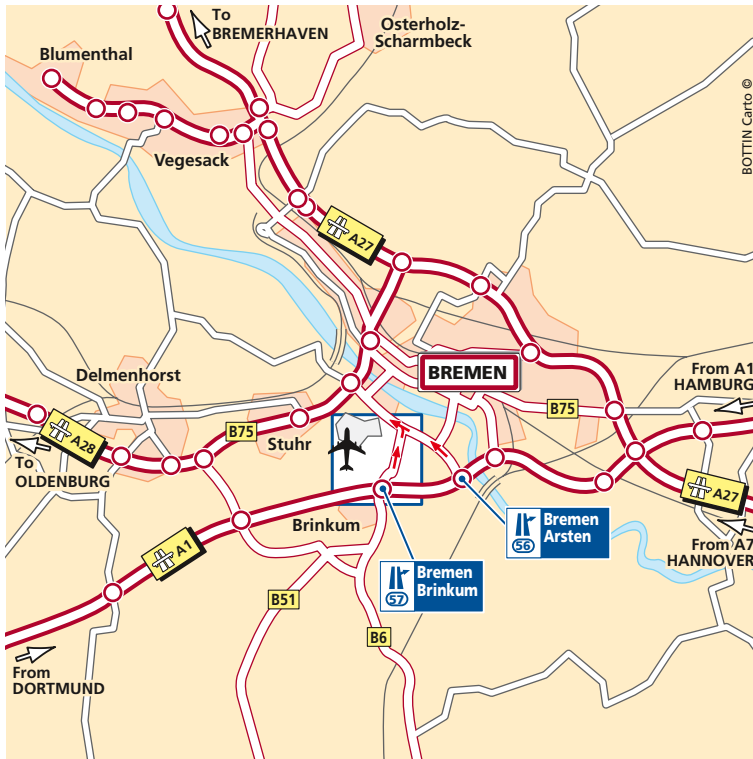

Premium AEROTEC GmbH

Airbus-Allee 1

28199 Bremen – Germany

Tel.: +49 (0)421 538-0 / Fax: +49 (0)421 538-3320

- **From Hannover:**

Drive along the A27 in the direction of Bremen, then change to the A1 in the direction of Dortmund and leave this road at the exit 56 Bremen/Arsten. Drive along the B6, go through a tunnel and then drive in the direction of Bremen Airport. See map.

- **From Dortmund:**

Drive along the A1 in the direction of Bremen, leave this road at the exit 57 Bremen / Brinkum.